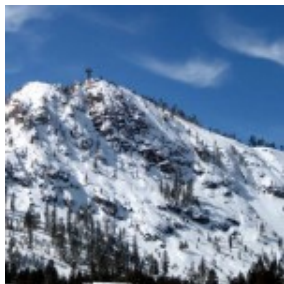

Avalanche at Squaw forces competition changes

An avalanche at Squaw Valley on Sunday postponed the Tram Face competition. [Click here to see video.](#)

Squaw Valley's
Tram Face.
Photo/Provided

The event is expected to resume today on Silverado.