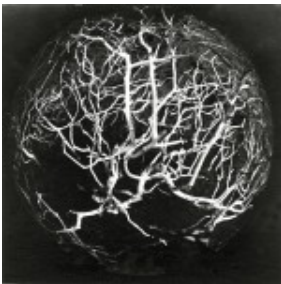

LTCC student returns with photo exhibit

Roger Walker started taking photography classes at Lake Tahoe Community College about three months after he retired from Albertson's grocery store. It was something he always wanted to do, but never had the time.

In 2008, his photographic entry "Corn Lily Suite" took best in show at the college's annual student art exhibition. This month Walker will bring a new body of work to the college's Foyer Gallery.

One interesting aspect of this exhibition is that all of the photographs were created with a plastic camera.

He learned about the Diana+ plastic camera from a fellow photographer. Without the usual optic lenses the images from the plastic camera are less controlled. Walker also used a plastic fisheye lens.

“Conceptually, my objective was to create a series of photographs that present a new perspective of familiar and not-so-familiar images,” Walker explained.