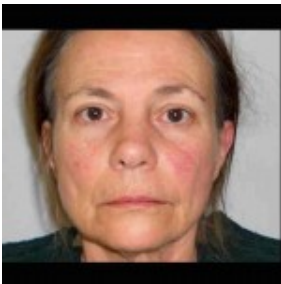

Missing Gardnerville woman located, safe

Update Feb. 25 8:15pm:

Kathy Arlana Hammond of Gardnerville has returned home after being reported as a missing person on Feb. 15.

Hammond had traveled to Los Angeles on personal business, and was unaware she was reported as a missing person.

Hammond does not possess a cell phone, and had not contacted friends or family during her trip.

--

A Douglas County woman has not been seen for several days. Kathy Arlana Hammand, 63, was reported missing by a friend on Feb. 17. She was last seen at approximately 1pm Feb. 15.

Kathy Arlana
Hammand

Hammond is reported to be driving a teal green four-door 1993 Subaru Legacy sedan, with California license plate No. 3CKF797.

Hammond is 5-feet-2-inches tall, 135 pounds, medium build, fair colored skin, long straight brown hair and brown eyes. She was last seen wearing blue jeans, a brown colored ski jacket with blue trim, and carrying a black fanny pack.