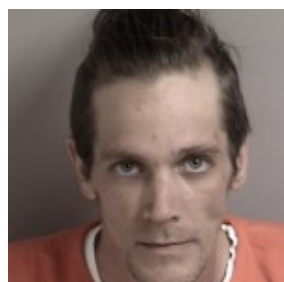

Police looking for knife used in stabbing

Updated Oct. 22 7:42am:

Police are looking for the knife that was used to stab a woman on Oct. 16 in South Lake Tahoe.

The weapon is described as being 10-inches long, with the blade being 6 inches. The knife has ornate etchings of an elk and/or a bear. It is likely the knife was abandoned while sheathed in a nylon cover of unknown color. The knife may have been placed under the end of a fallen tree root or older log.

Officers believe the knife was discarded in the outlined area.

Investigators believe the suspect discarded the weapon as he fled from the crime scene. Extensive searches of the initial scene and surrounding areas with two K9s have not turned up the knife.

Thomas Payne

Thomas Payne has been arrested on on attempted murder charges. His wife was taken to the hospital with life threatening injures. She has since been released and is doing well, according to officers.