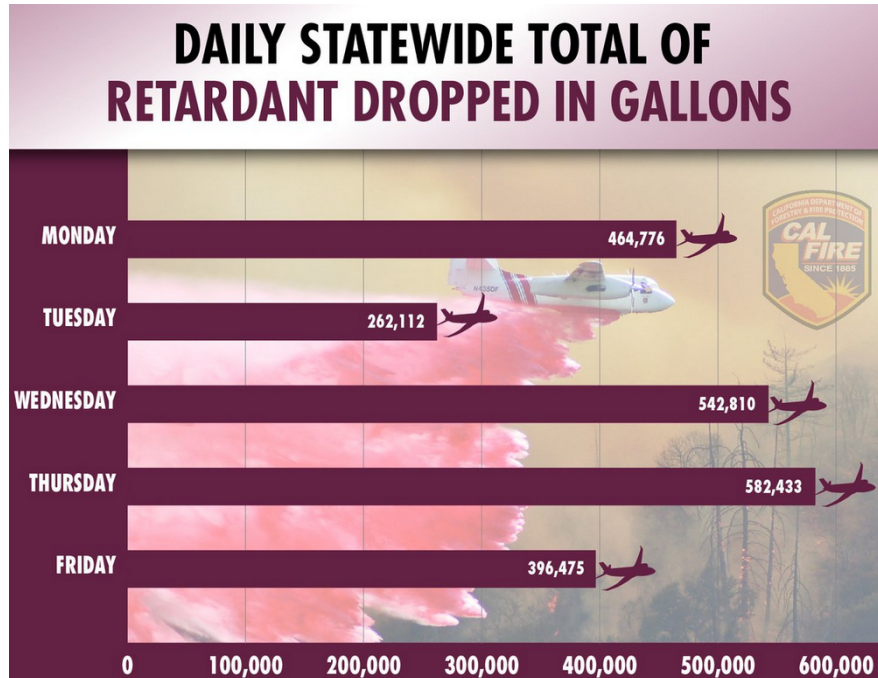

Winds ease, firefighters increase containment

Source: *CalFire*

By San Francisco Chronicle

Latest developments in the North Bay fires:

7:25am. Deadliest of Northern California wildfires now 60 percent contained: The Tubbs Fire in Napa and Sonoma Counties burned through 35,470 acres and was 60 percent contained Sunday morning, according to the latest CalFire measurements.

7:05am. Hundreds of thousands lost power in wildfires, but most service restored: An estimated 310,000 Pacific Gas & Electric Company customers lost power when a series of deadly wildfires broke out across Northern California, according to PG&E. By Saturday night more than 92 percent of customers had power restored.