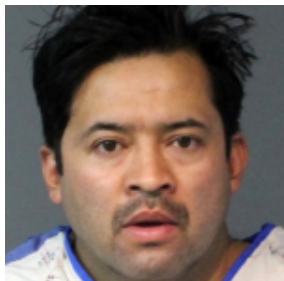

# Man found dead in Incline Village residence

Ismael  
Resendiz -  
Moreno

One person is dead and another is in custody as Washoe County sheriff's deputies continue to investigate the suspicious death in Incline Village.

Investigators found a man deceased on Jan. 23 in a residence near Southwood and Tahoe boulevards. The victim's name has not been released.

Ismael Resendiz-Moreno, 44, was apprehended at the location. He was charged with battery with a deadly weapon.