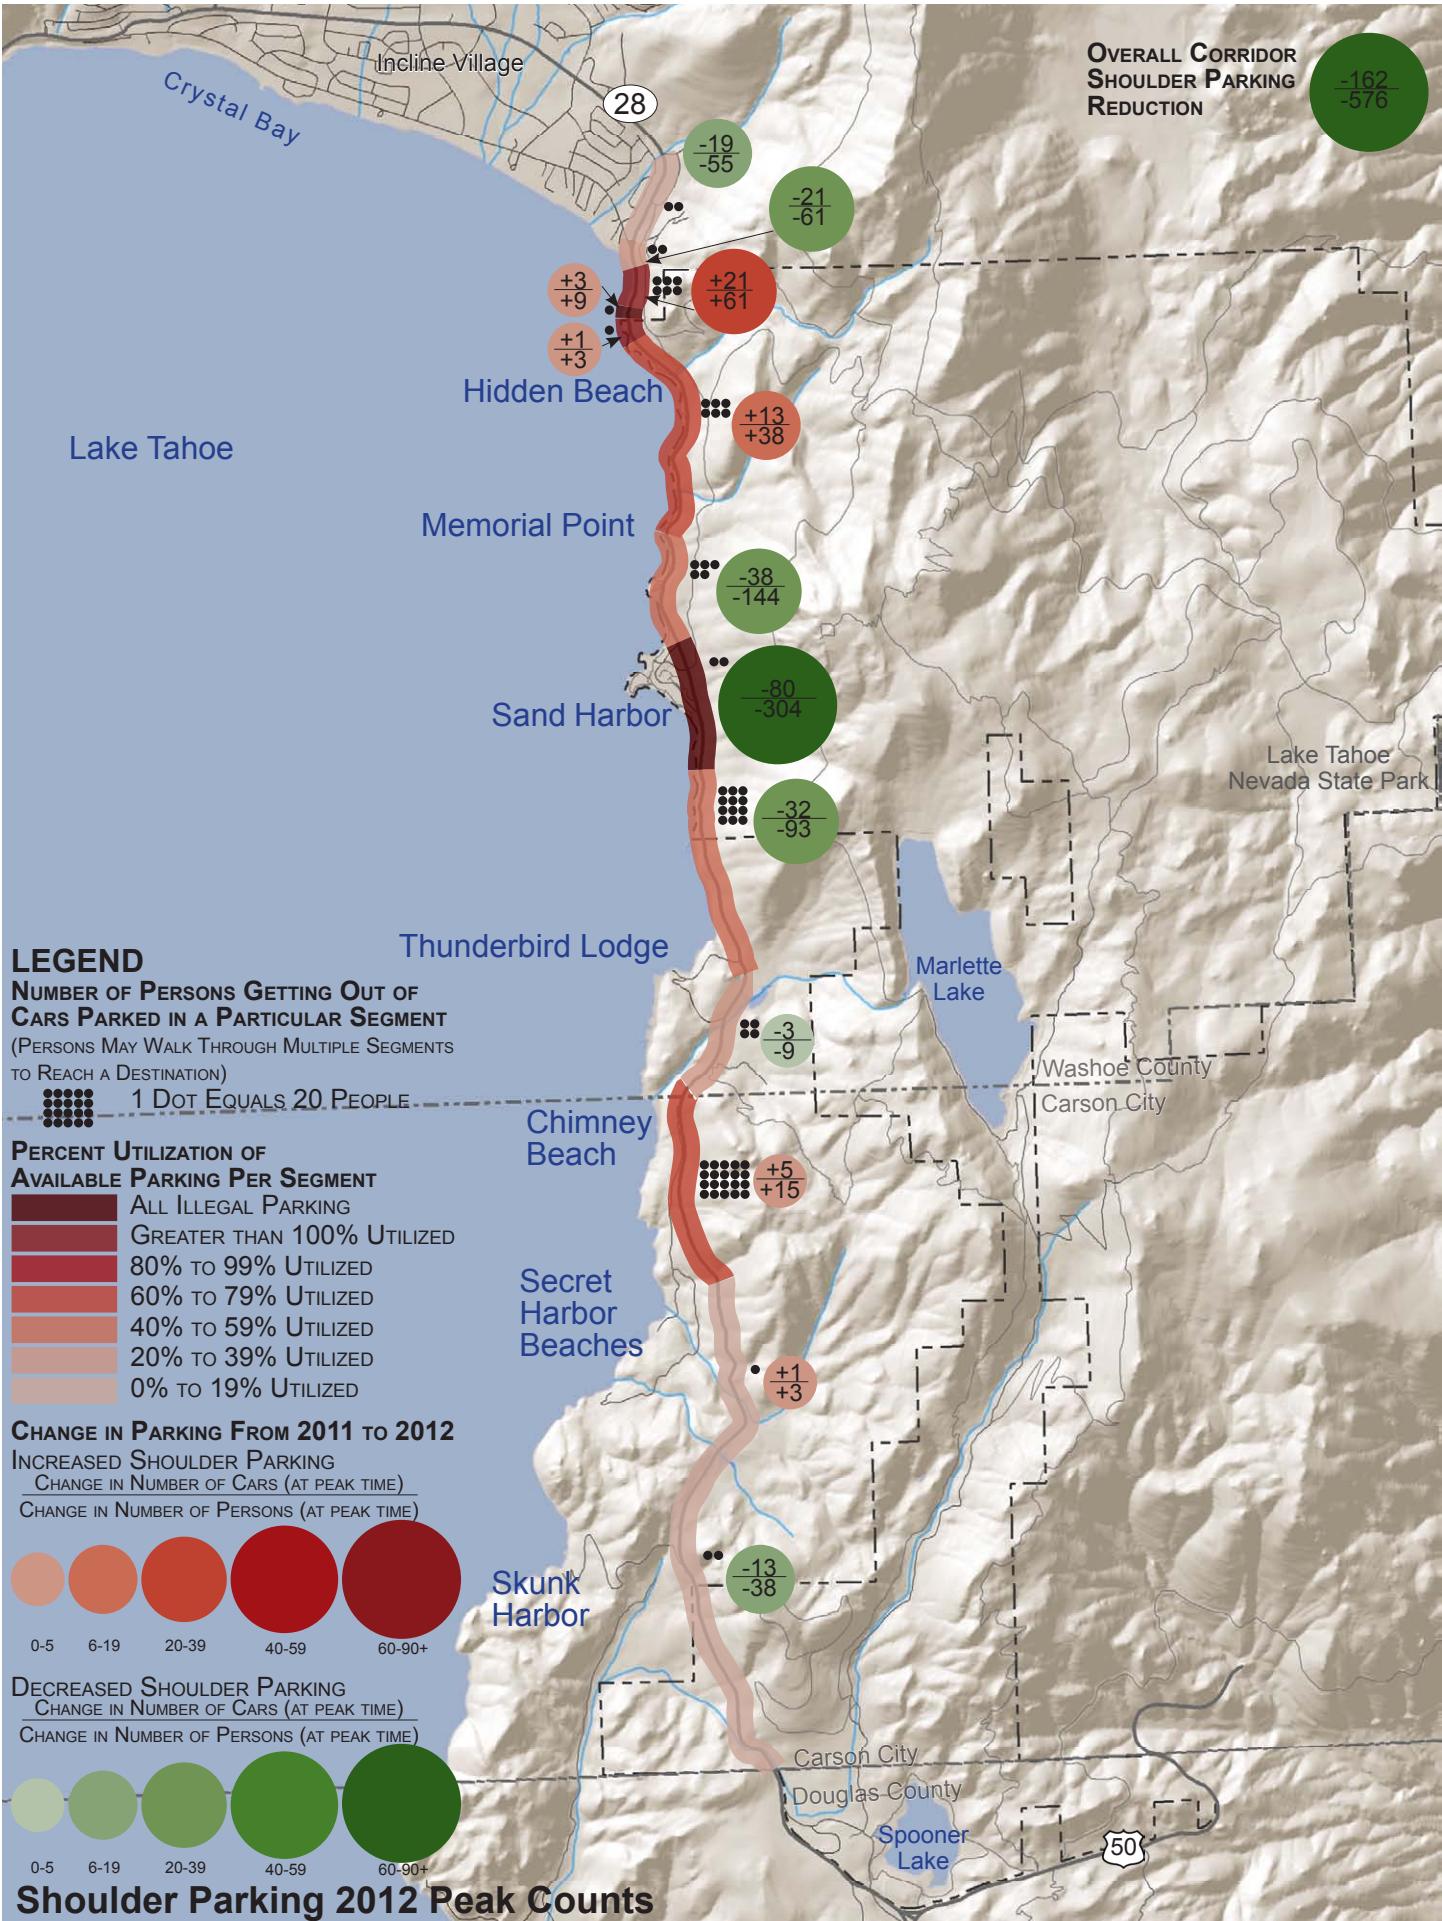

Shoulder Parking 2011 Peak Counts

Incline Village

Crystal Bay

28

-19
-55

-21
-61

+3
+9

+21
+61

+1
+3

Hidden Beach

+13
+38

Lake Tahoe

Memorial Point

-38
-144

Sand Harbor

-80
-304

-32
-93

Lake Tahoe Nevada State Park

Thunderbird Lodge

Marlette Lake

-3
-9

Washoe County

Chimney Beach

+5
+15

Carson City

Secret Harbor Beaches

+1
+3

Skunk Harbor

-13
-38

Carson City

Douglas County

Spooner Lake