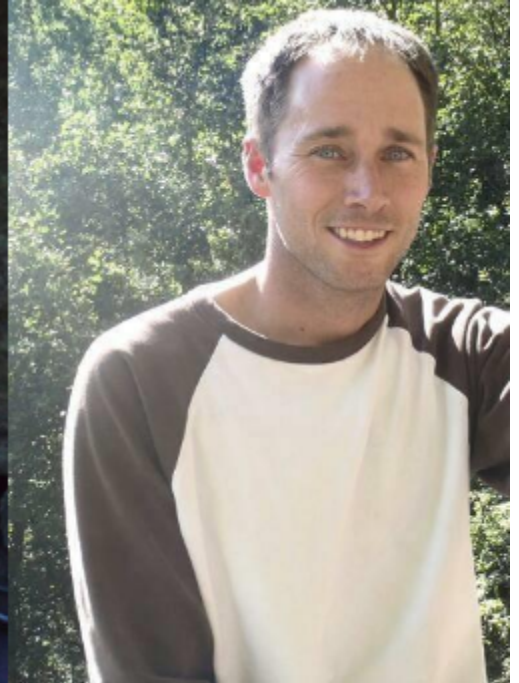

MISSING

Since July 17th, 2013

Matthew Greene

ATTN: Matt may be wearing this **blue hat & glasses**, he was wearing both prior to missing

- Matt is 39, approximately 5'11", 155 lb, with blondish/brown short hair and blue eyes. •

Matt has been missing from the Mammoth Lakes, CA area since July 17, 2013. Matt is a Math Teacher in Nazareth, PA & lives in Bethlehem, PA. Matt was hiking/climbing with friends in the Mammoth Lakes region in CA & staying at the Shady Rest campground. Prior to his disappearance he was having some car trouble. Matt stayed behind while his car was repaired with plans to meet up with friends down the line. His last known contact was on July 16th. Matt had yellow La Sportiva Nepal Extreme mountaineering boots, step-in crampons, a dark grey/black backpack, blue hat, and was probably wearing a long sleeve shirt with a darker (green/black) short sleeve shirt on top.