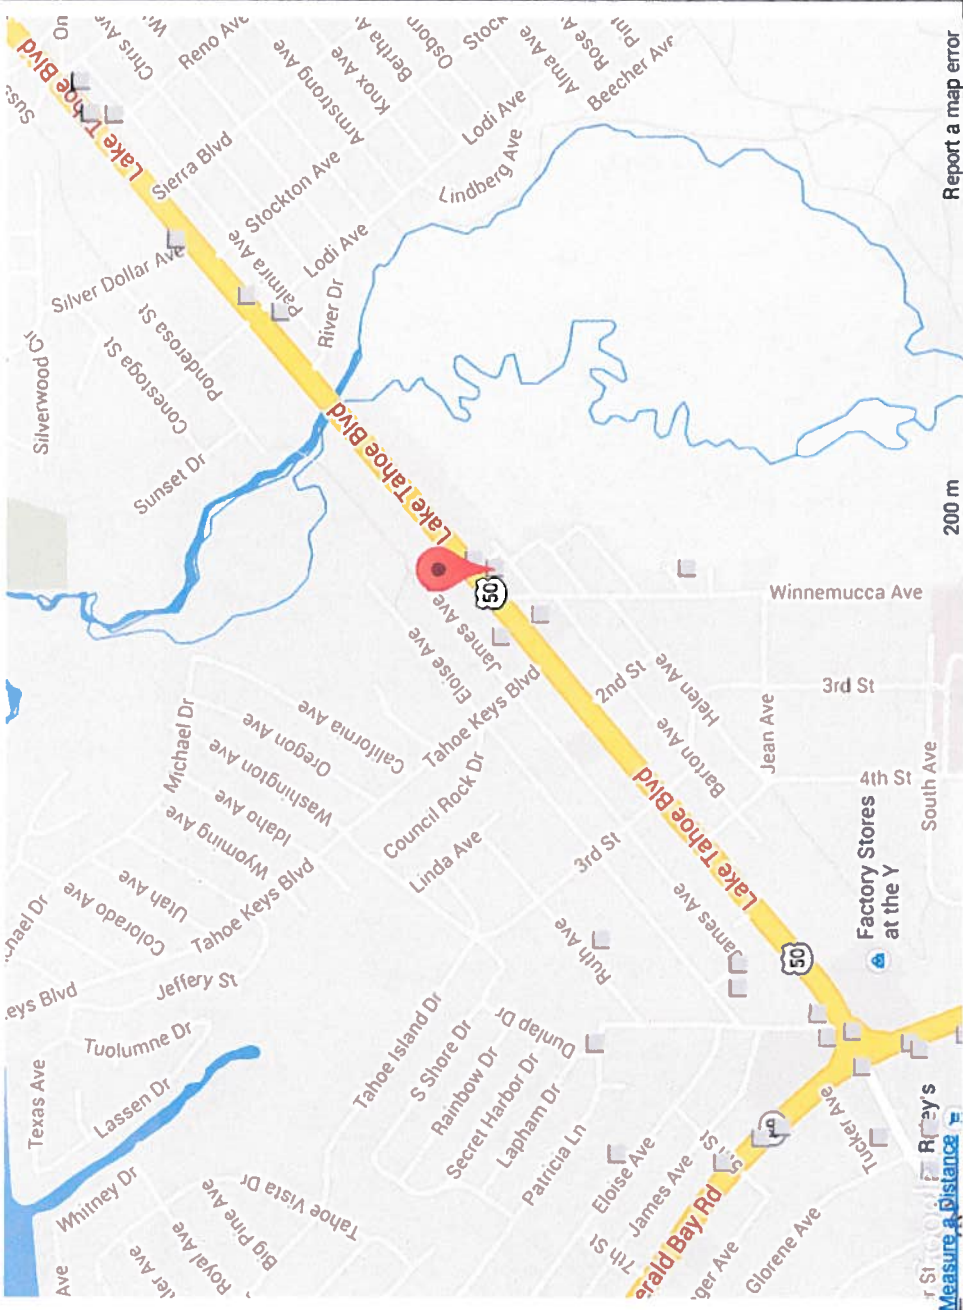

[LINK TO THIS MAP](#)

GEOTRACKER

LAYERS	
☒	SIGNIFIES A CLOSED SITE
☒	Leaking Underground Tank (LUST) Cleanup Sites
☒	Other Cleanup Sites
☒	Land Disposal Sites
☒	Military Sites
☒	WDR Sites
☒	Irrigated Lands Regulatory Program
☐	Permitted Underground Storage Tank (UST) Facilities
☒	Monitoring Wells*
* ZOOM IN TO SEE MWS	
☐	DTSC Cleanup Sites
☐	DTSC Haz Waste Permit
MAP SIZE	
640x480	
OPTIONS	
☒	Site List - EXPORT TO EXCEL
0 Sites	

Report a map error

Go

☒ SHOW SITES WITHIN 10 FEET OF THE FOLLOWING ADDRESS: 2304 lake tahoe blvd, south lake tahoe

SITE LIST
SITE NAME

GLOBAL ID   STATUS   ADDRESS   CITY

Former Beacon 3688
2304 Lake Tahoe Boulevard
South Lake Tahoe