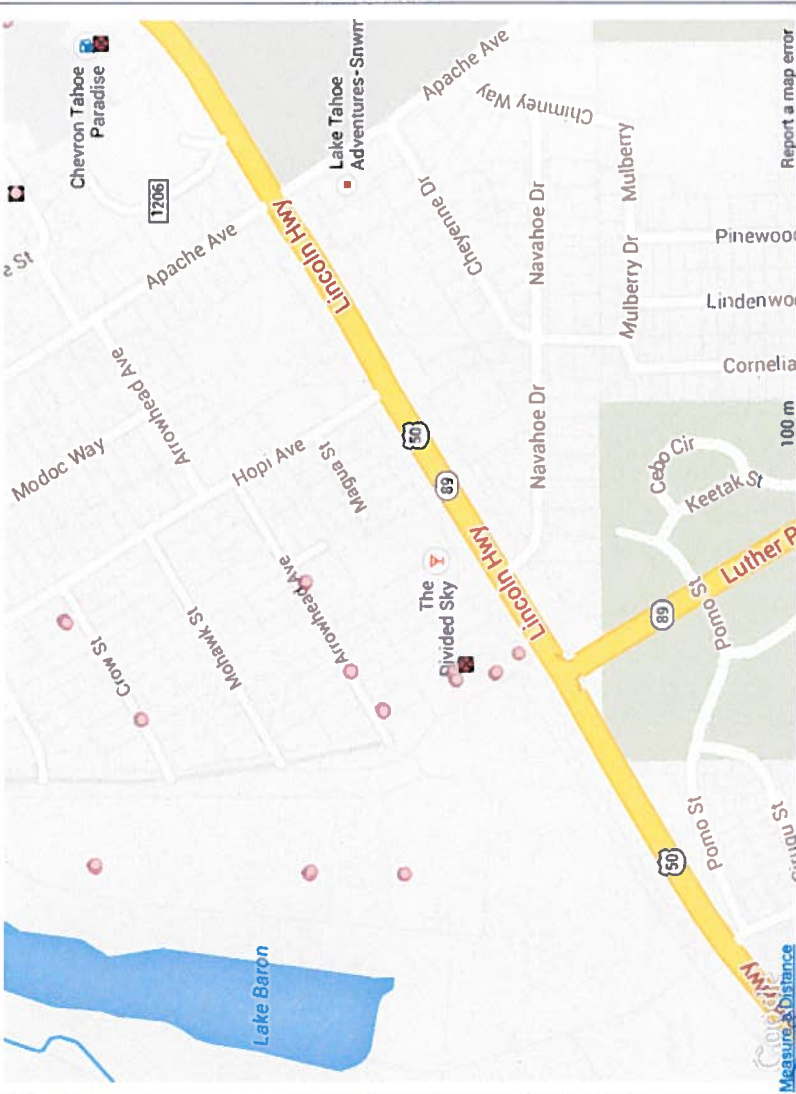

[LINK TO THIS MAP](#)

GEOTRACKER

LAYERS

- ☒ SIGNIFIES A CLOSED SITE
- ☒ Leaking Underground Tank (LUST) Cleanup Sites
- ☒ Other Cleanup Sites
- ☒ Land Disposal Sites
- ☒ Military Sites
- ☒ WDR Sites
- ☒ Irrigated Lands Regulatory Program
- ☐ Permitted Underground Storage Tank (UST) Facilities
- ☒ Monitoring Wells
- ☐ DTSC Cleanup Sites
- ☐ DTSC Haz Waste Permit

MAP SIZE
640x480

OPTIONS

- ☒ Site List - [EXPORT TO EXCEL](#)

3 Sites

SHOW SITES WITHIN 1000 FEET OF THE FOLLOWING ADDRESS: meyers

SITE LIST	GLOBAL ID	STATUS	ADDRESS	CITY
☒ BEACON, MEYERS	T0601700137	COMPLETED - CASE CLOSED	3208 HIGHWAY 50	MEYERS
☒ MEYERS SHELL STATION	T0601700147	COMPLETED - CASE CLOSED	1866 SANTA FE ROAD	MEYERS
☒ PARADISE CHEVRON	T0601700144	COMPLETED - CASE CLOSED	2986 HIGHWAY 50	MEYERS

Former Beacon Station
3208 Highway 50
Meyers