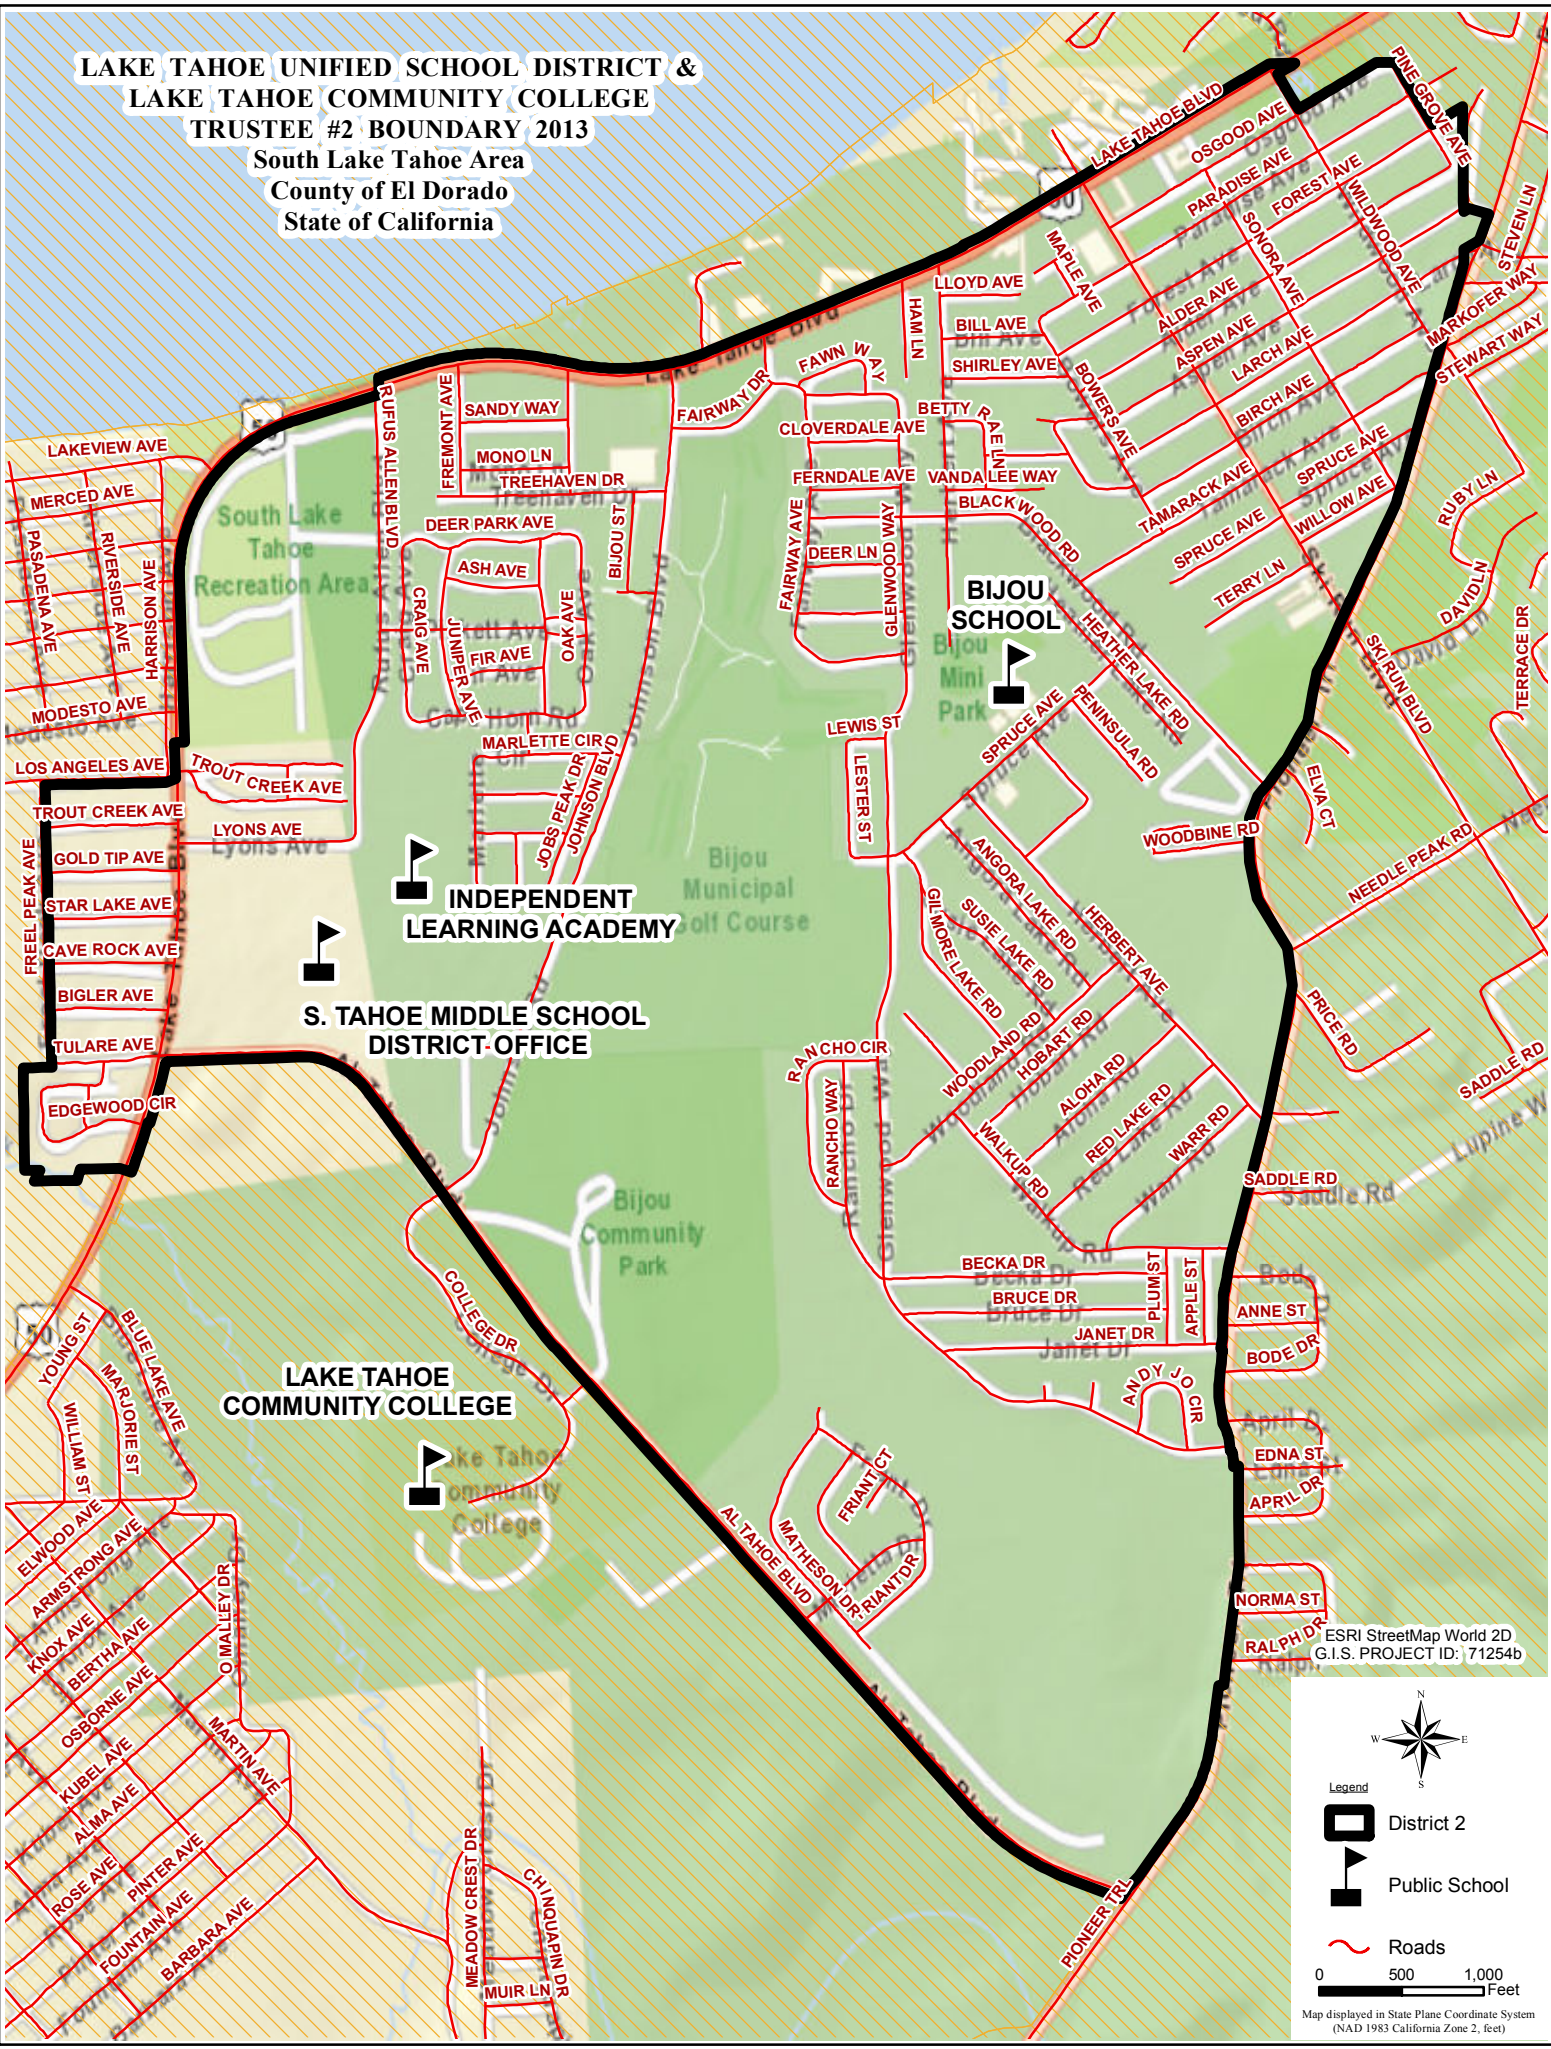

**LAKE TAHOE UNIFIED SCHOOL DISTRICT &
LAKE TAHOE COMMUNITY COLLEGE
TRUSTEE #2 BOUNDARY 2013
South Lake Tahoe Area
County of El Dorado
State of California**

ESRI StreetMap World 2D
G.I.S. PROJECT ID: 71254b

Legend

-  District 2
-  Public School
-  Roads

0 500 1,000 Feet

Map displayed in State Plane Coordinate System (NAD 1983 California Zone 2, feet)